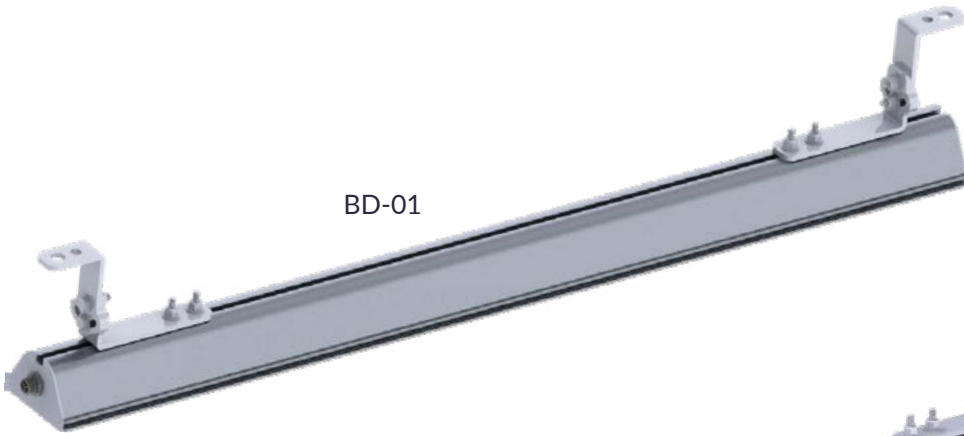

LIGHT GALLERY

Stellar Smart Light Options

LED SMART LIGHT | STELLAR ENERGY MANAGEMENT

Visit
stellarsmart.com
today to explore options
or call 1-801-332-9373

Stellar 
Smart Energy Solutions™

All lights come in the following sizes and combinations

Chain, Rod and Bracket Styles (Direct Lighting)

Bracket Styles (Direct Lighting)

BD-01

BD-02

BD-03

BD-04

BD-05

Bracket Styles (Indirect Lighting)