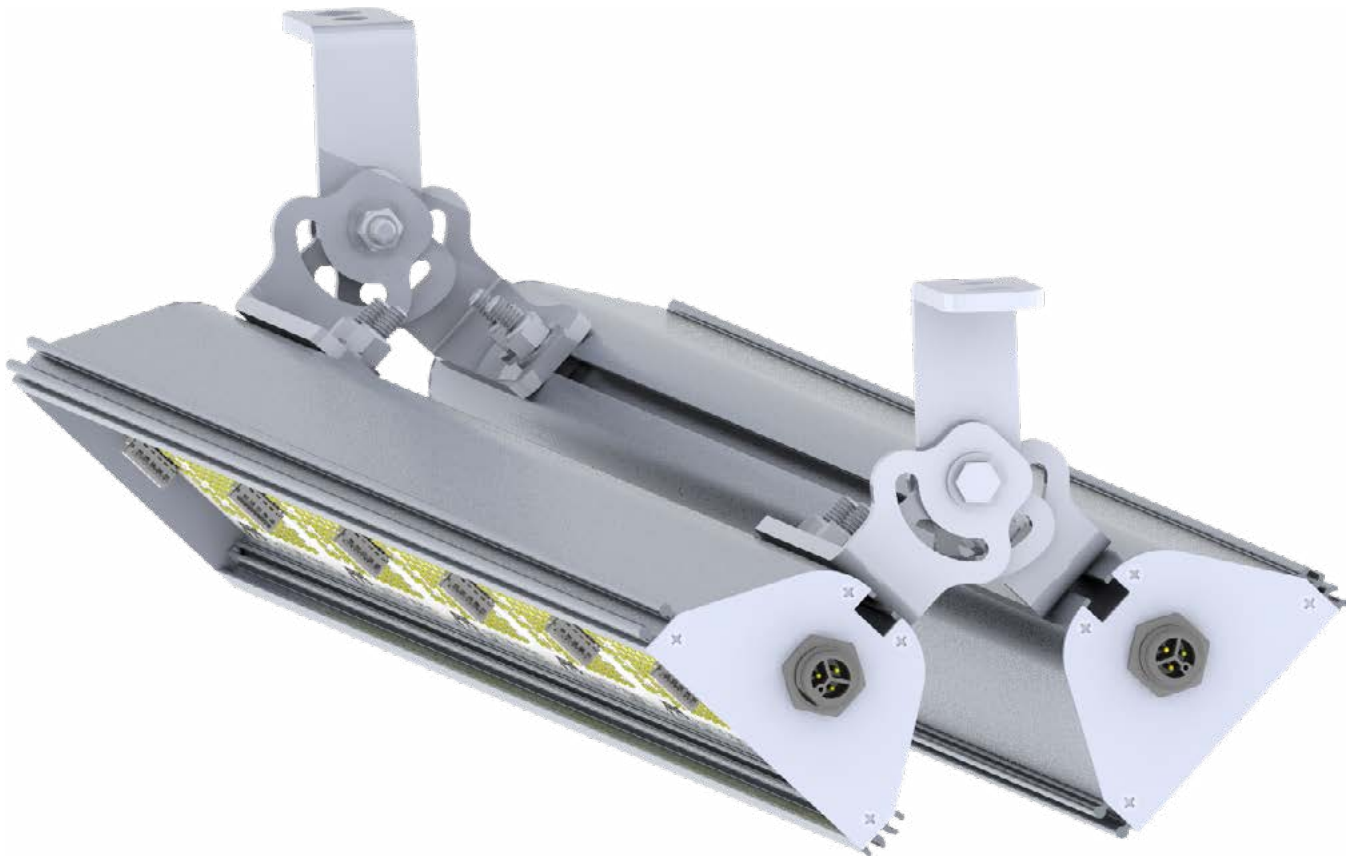

LIGHT GALLERY

Stellar Smart Light Options

LED SMART LIGHT | STELLAR ENERGY MANAGEMENT

Visit
stellarsmart.com
today to explore options
or call 1-801-332-9373

Stellar 
Smart Energy Solutions™

All lights come in the following sizes and combinations

Chain, Rod and Bracket Styles (Direct Lighting)

Bracket Styles (Direct Lighting)

BD-01

BD-02

BD-03

BD-04

BD-05

Bracket Styles (Indirect Lighting)