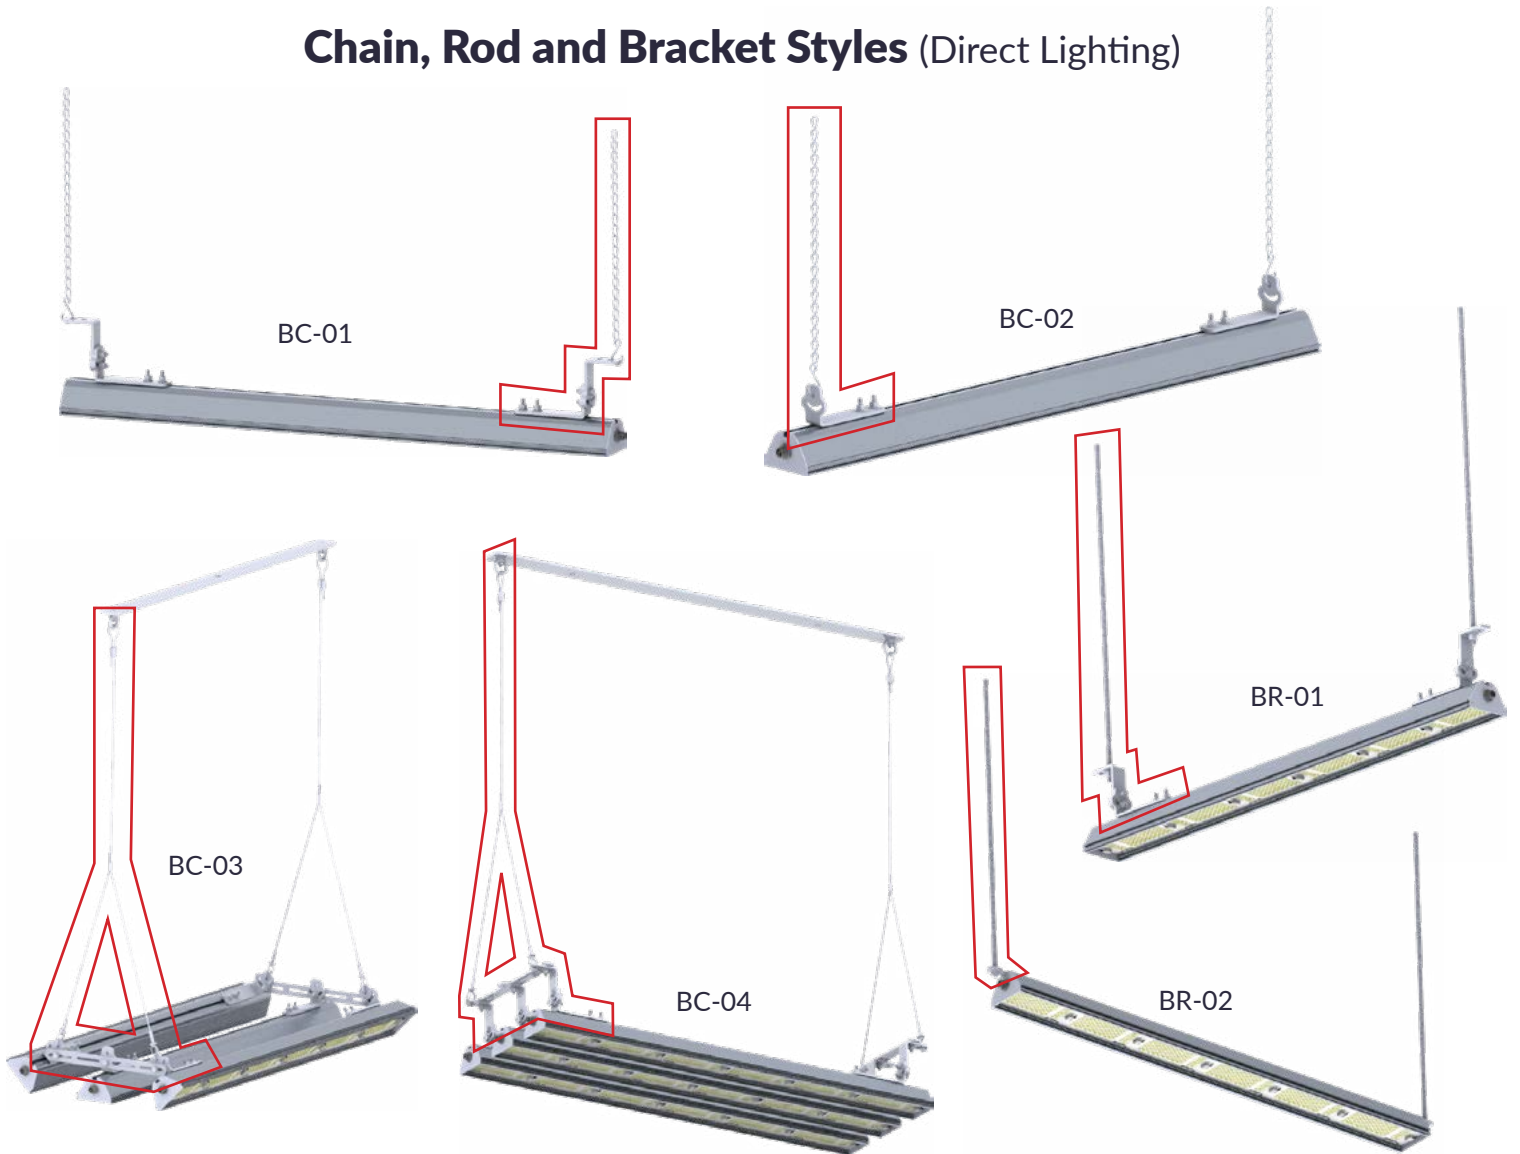

LIGHT GALLERY

Stellar Smart Light Options

LED SMART LIGHT | STELLAR ENERGY MANAGEMENT

Visit
stellarsmart.com
today to explore options
or call 1-801-332-9373

Stellar 
Smart Energy Solutions™

All lights come in the following sizes and combinations

Chain, Rod and Bracket Styles (Direct Lighting)

Bracket Styles (Direct Lighting)

BD-01

BD-02

BD-03

BD-04

BD-05

Bracket Styles (Indirect Lighting)

BI-01

BI-02

BI-03

BI-04

BI-05