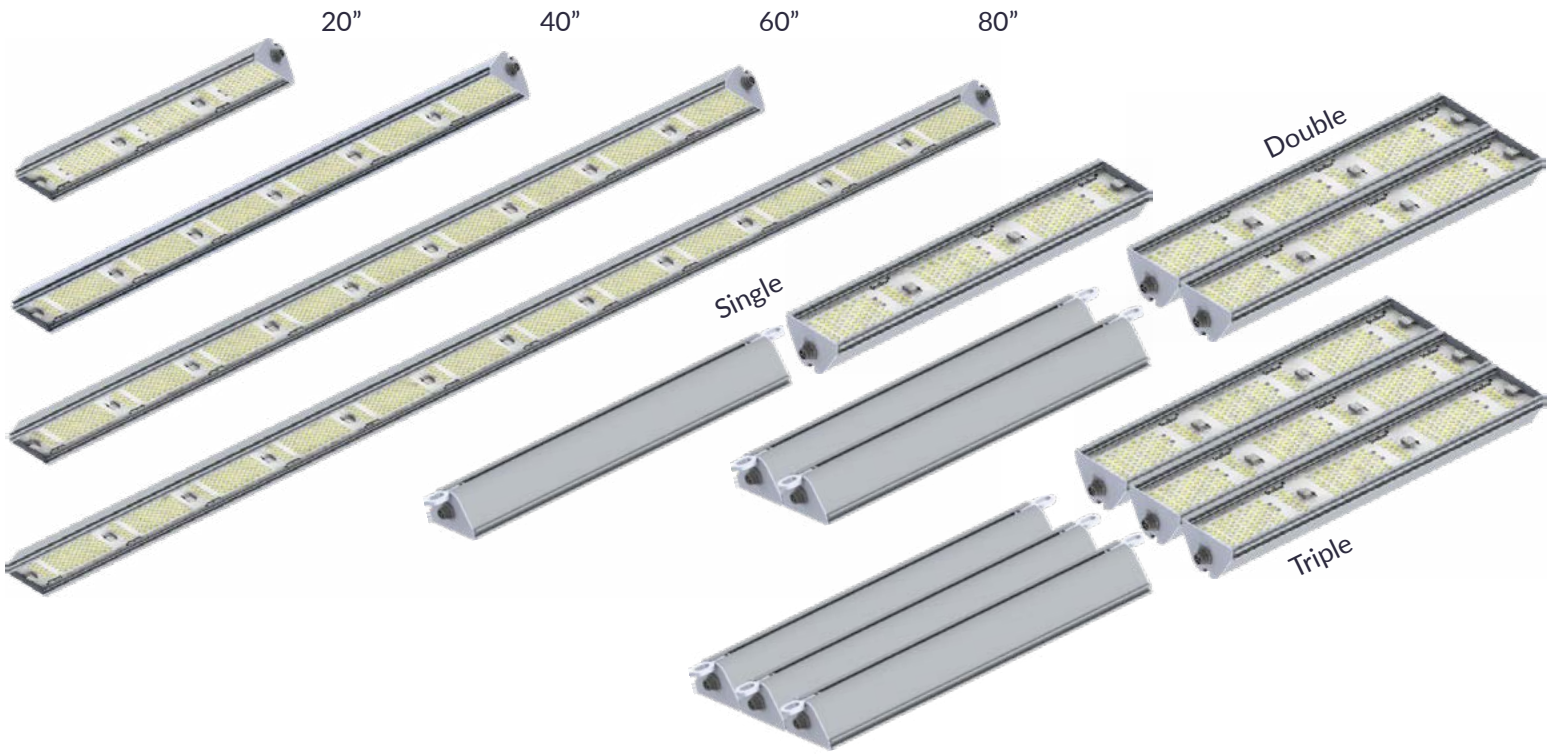

LIGHT GALLERY

Stellar Smart Light Options

LED SMART LIGHT | STELLAR ENERGY MANAGEMENT

Visit
stellarsmart.com
today to explore options
or call 1-801-332-9373

Stellar 
Smart Energy Solutions™

All lights come in the following sizes and combinations

Chain, Rod and Bracket Styles (Direct Lighting)

Bracket Styles (Direct Lighting)

BD-01

BD-02

BD-03

BD-04

BD-05

Bracket Styles (Indirect Lighting)